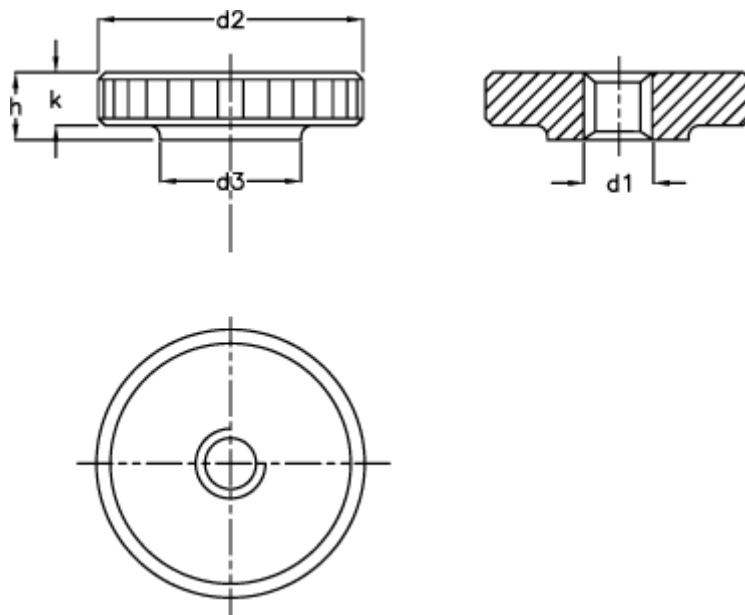

Article number: 207025101

Description: E+G Steel flat knurled nut DIN 467-M8-NI

Measures

$d_1 = M8$

$d_2 = 30$

$d_3 = 16$

$h = 8$

$K = 6.0$